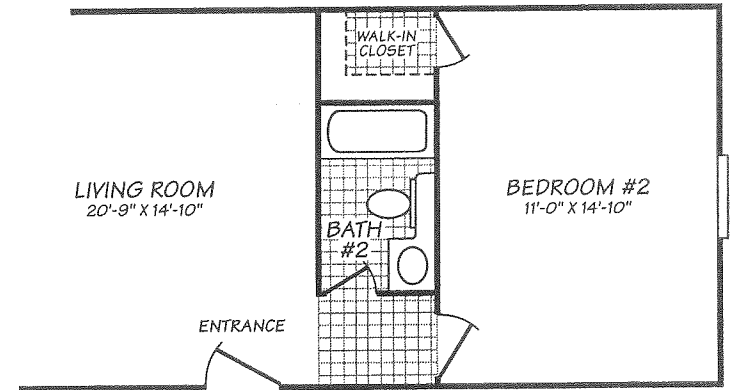

OPT. LUXURY TUB

OPTIONAL TWO BEDROOM (AVAILABLE IN WIND ZONE 1 & 2 ONLY)

MODEL 16763N

3 Bedroom • 2 Bath • 1,178 Square Feet

Important: Because we continually update and modify our products, it is important for you to know that our brochures and literature are for illustrative purposes only. Illustrations may show optional features. All information contained herein may vary from the actual home we build. Dimensions are nominal and length and width measurements are from exterior wall to exterior wall. We reserve the right to make changes at any time, without notice or obligation, in prices, colors, materials, specifications, features and models. Please check with your retailer for specific information about the home you select.