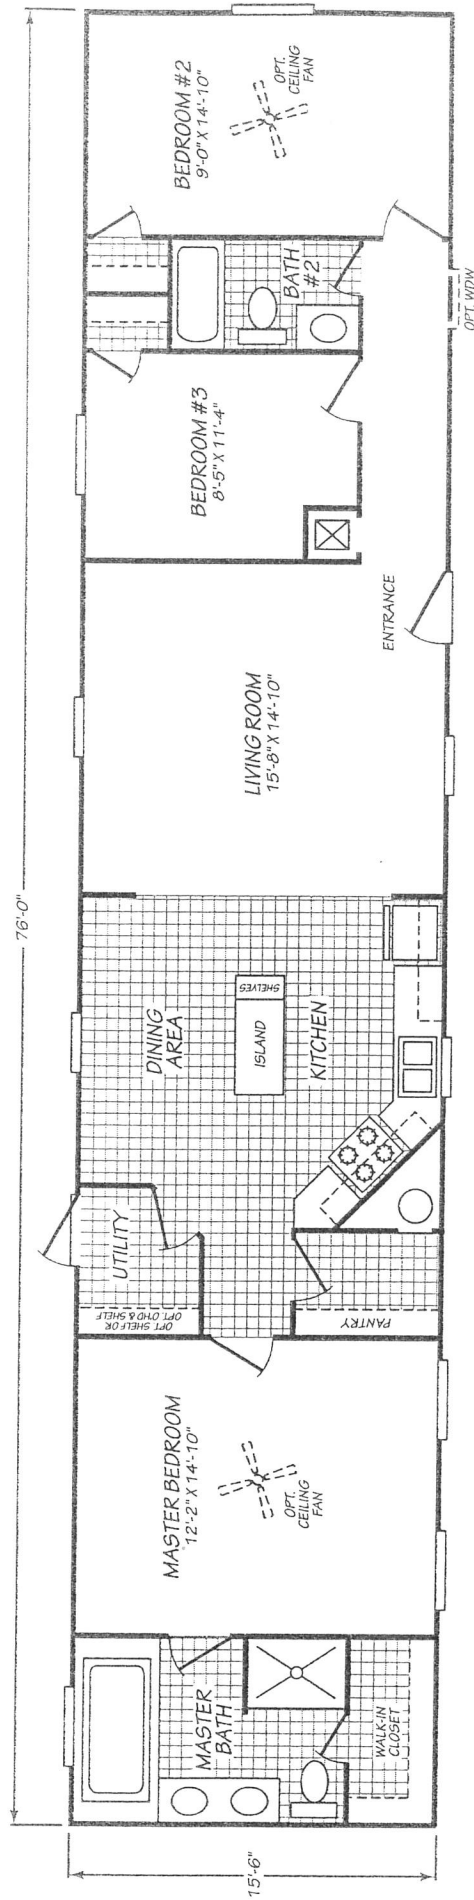

WESTON

www.fleetwoodhomes.com

MODEL 167631

3 Bedroom • 2 Bath • 1,178 Square Feet

WE2410/OCT15
 PFS-APPROVAL_10/07/15

Important: Because we continually update and modify our products, it is important for you to know that our brochures and literature are for illustrative purposes only. Illustrations may show optional features. All information contained herein may vary from the actual home we build. Dimensions are nominal and length and width measurements are from exterior wall to exterior wall. We reserve the right to make changes at any time, without notice or obligation, in prices, colors, materials, specifications, features and models. Please check with your retailer for specific information about the home you select.